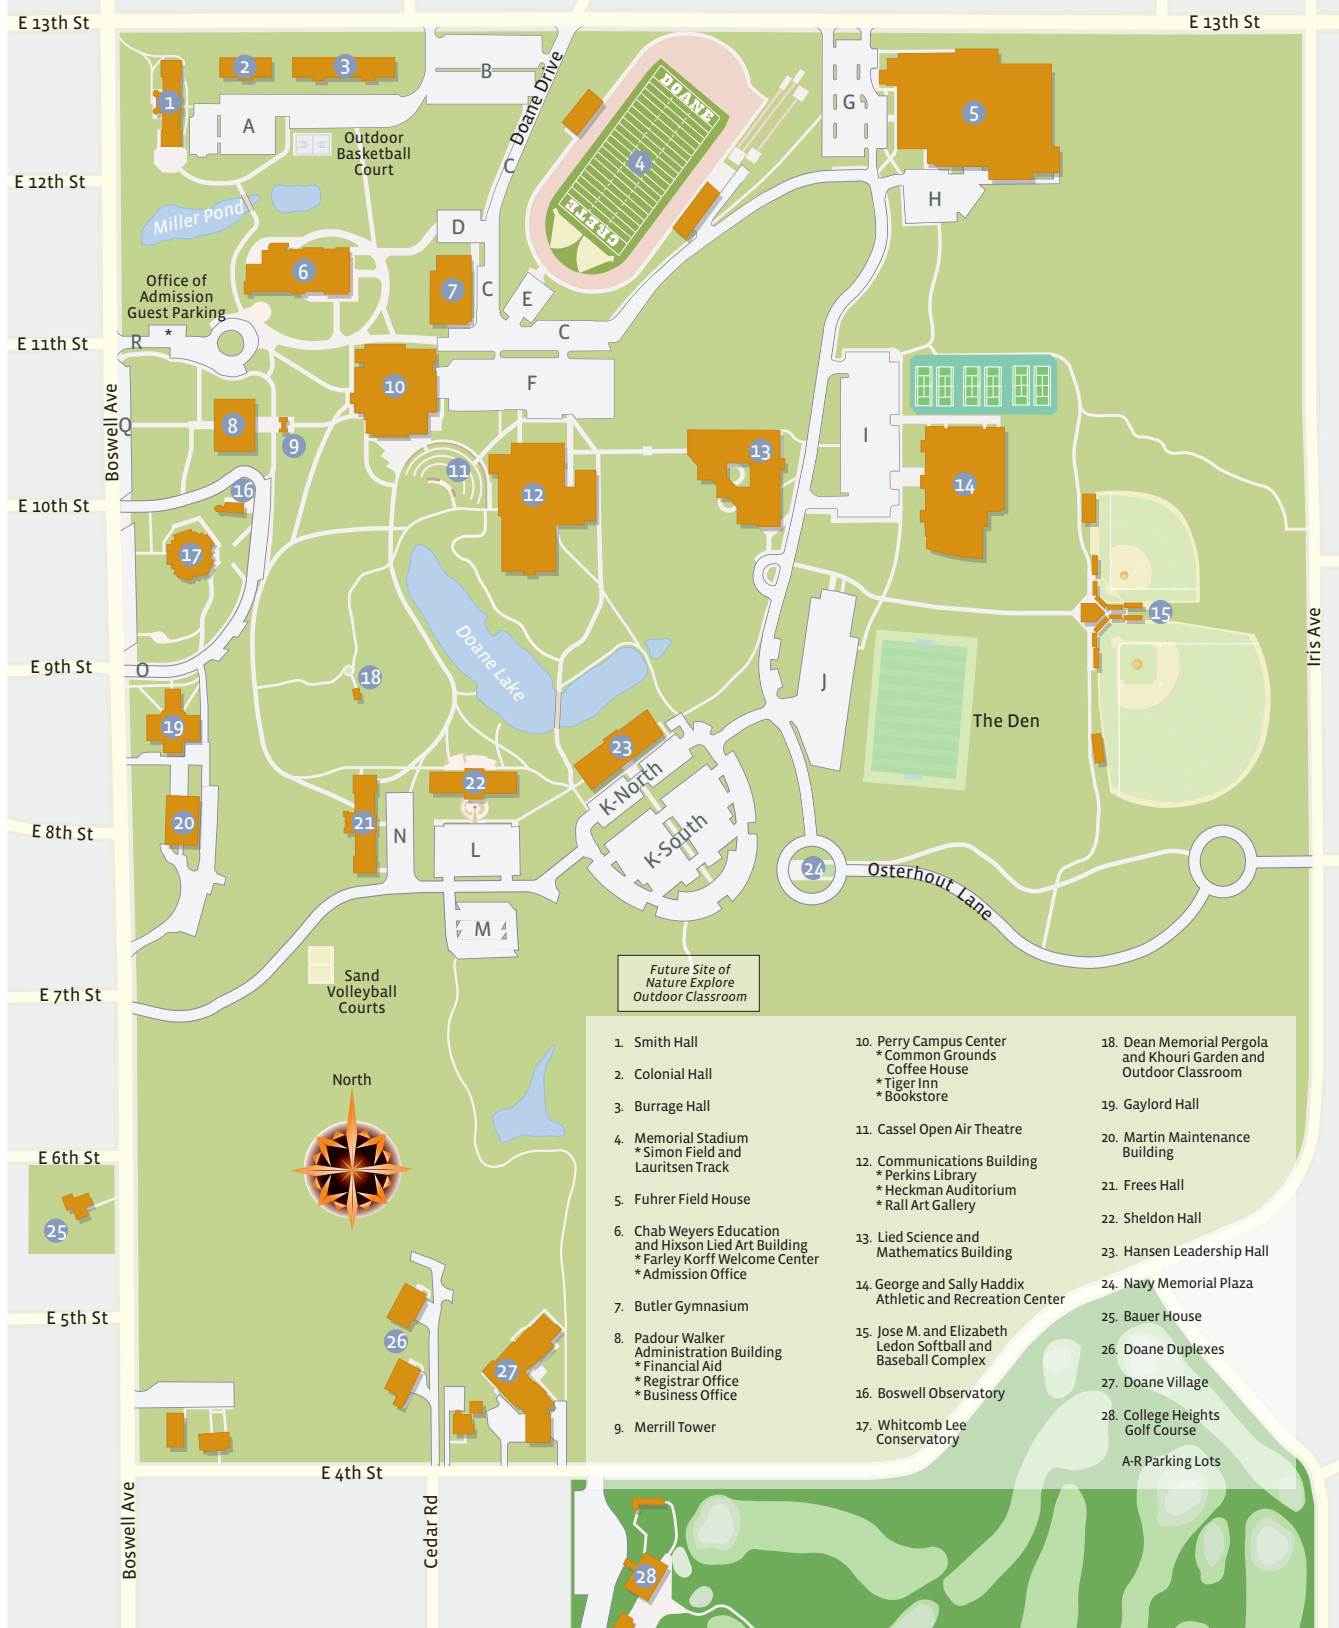

DOANE COLLEGE

Future Site of Nature Explore Outdoor Classroom

- | | | |
|--------------------------------------------------------------------------------------------------------------|------------------------------------------------------------------------------------------------|-------------------------------------------------------------------|
| 1. Smith Hall | 10. Perry Campus Center
* Common Grounds
* Coffee House
* Tiger Inn
* Bookstore | 18. Dean Memorial Pergola and Khouri Garden and Outdoor Classroom |
| 2. Colonial Hall | 11. Cassel Open Air Theatre | 19. Gaylord Hall |
| 3. Burrage Hall | 12. Communications Building
* Perkins Library
* Heckman Auditorium
* Rall Art Gallery | 20. Martin Maintenance Building |
| 4. Memorial Stadium
* Simon Field and Lauritsen Track | 13. Lied Science and Mathematics Building | 21. Frees Hall |
| 5. Fuhrer Field House | 14. George and Sally Haddix Athletic and Recreation Center | 22. Sheldon Hall |
| 6. Chab Weyers Education and Hixson Lied Art Building
* Farley Korff Welcome Center
* Admission Office | 15. Jose M. and Elizabeth Ledon Softball and Baseball Complex | 23. Hansen Leadership Hall |
| 7. Butler Gymnasium | 16. Boswell Observatory | 24. Navy Memorial Plaza |
| 8. Padour Walker Administration Building
* Financial Aid
* Registrar Office
* Business Office | 17. Whitcomb Lee Conservatory | 25. Bauer House |
| 9. Merrill Tower | | 26. Doane Duplexes |
| | | 27. Doane Village |
| | | 28. College Heights Golf Course |
| | | A-R Parking Lots |